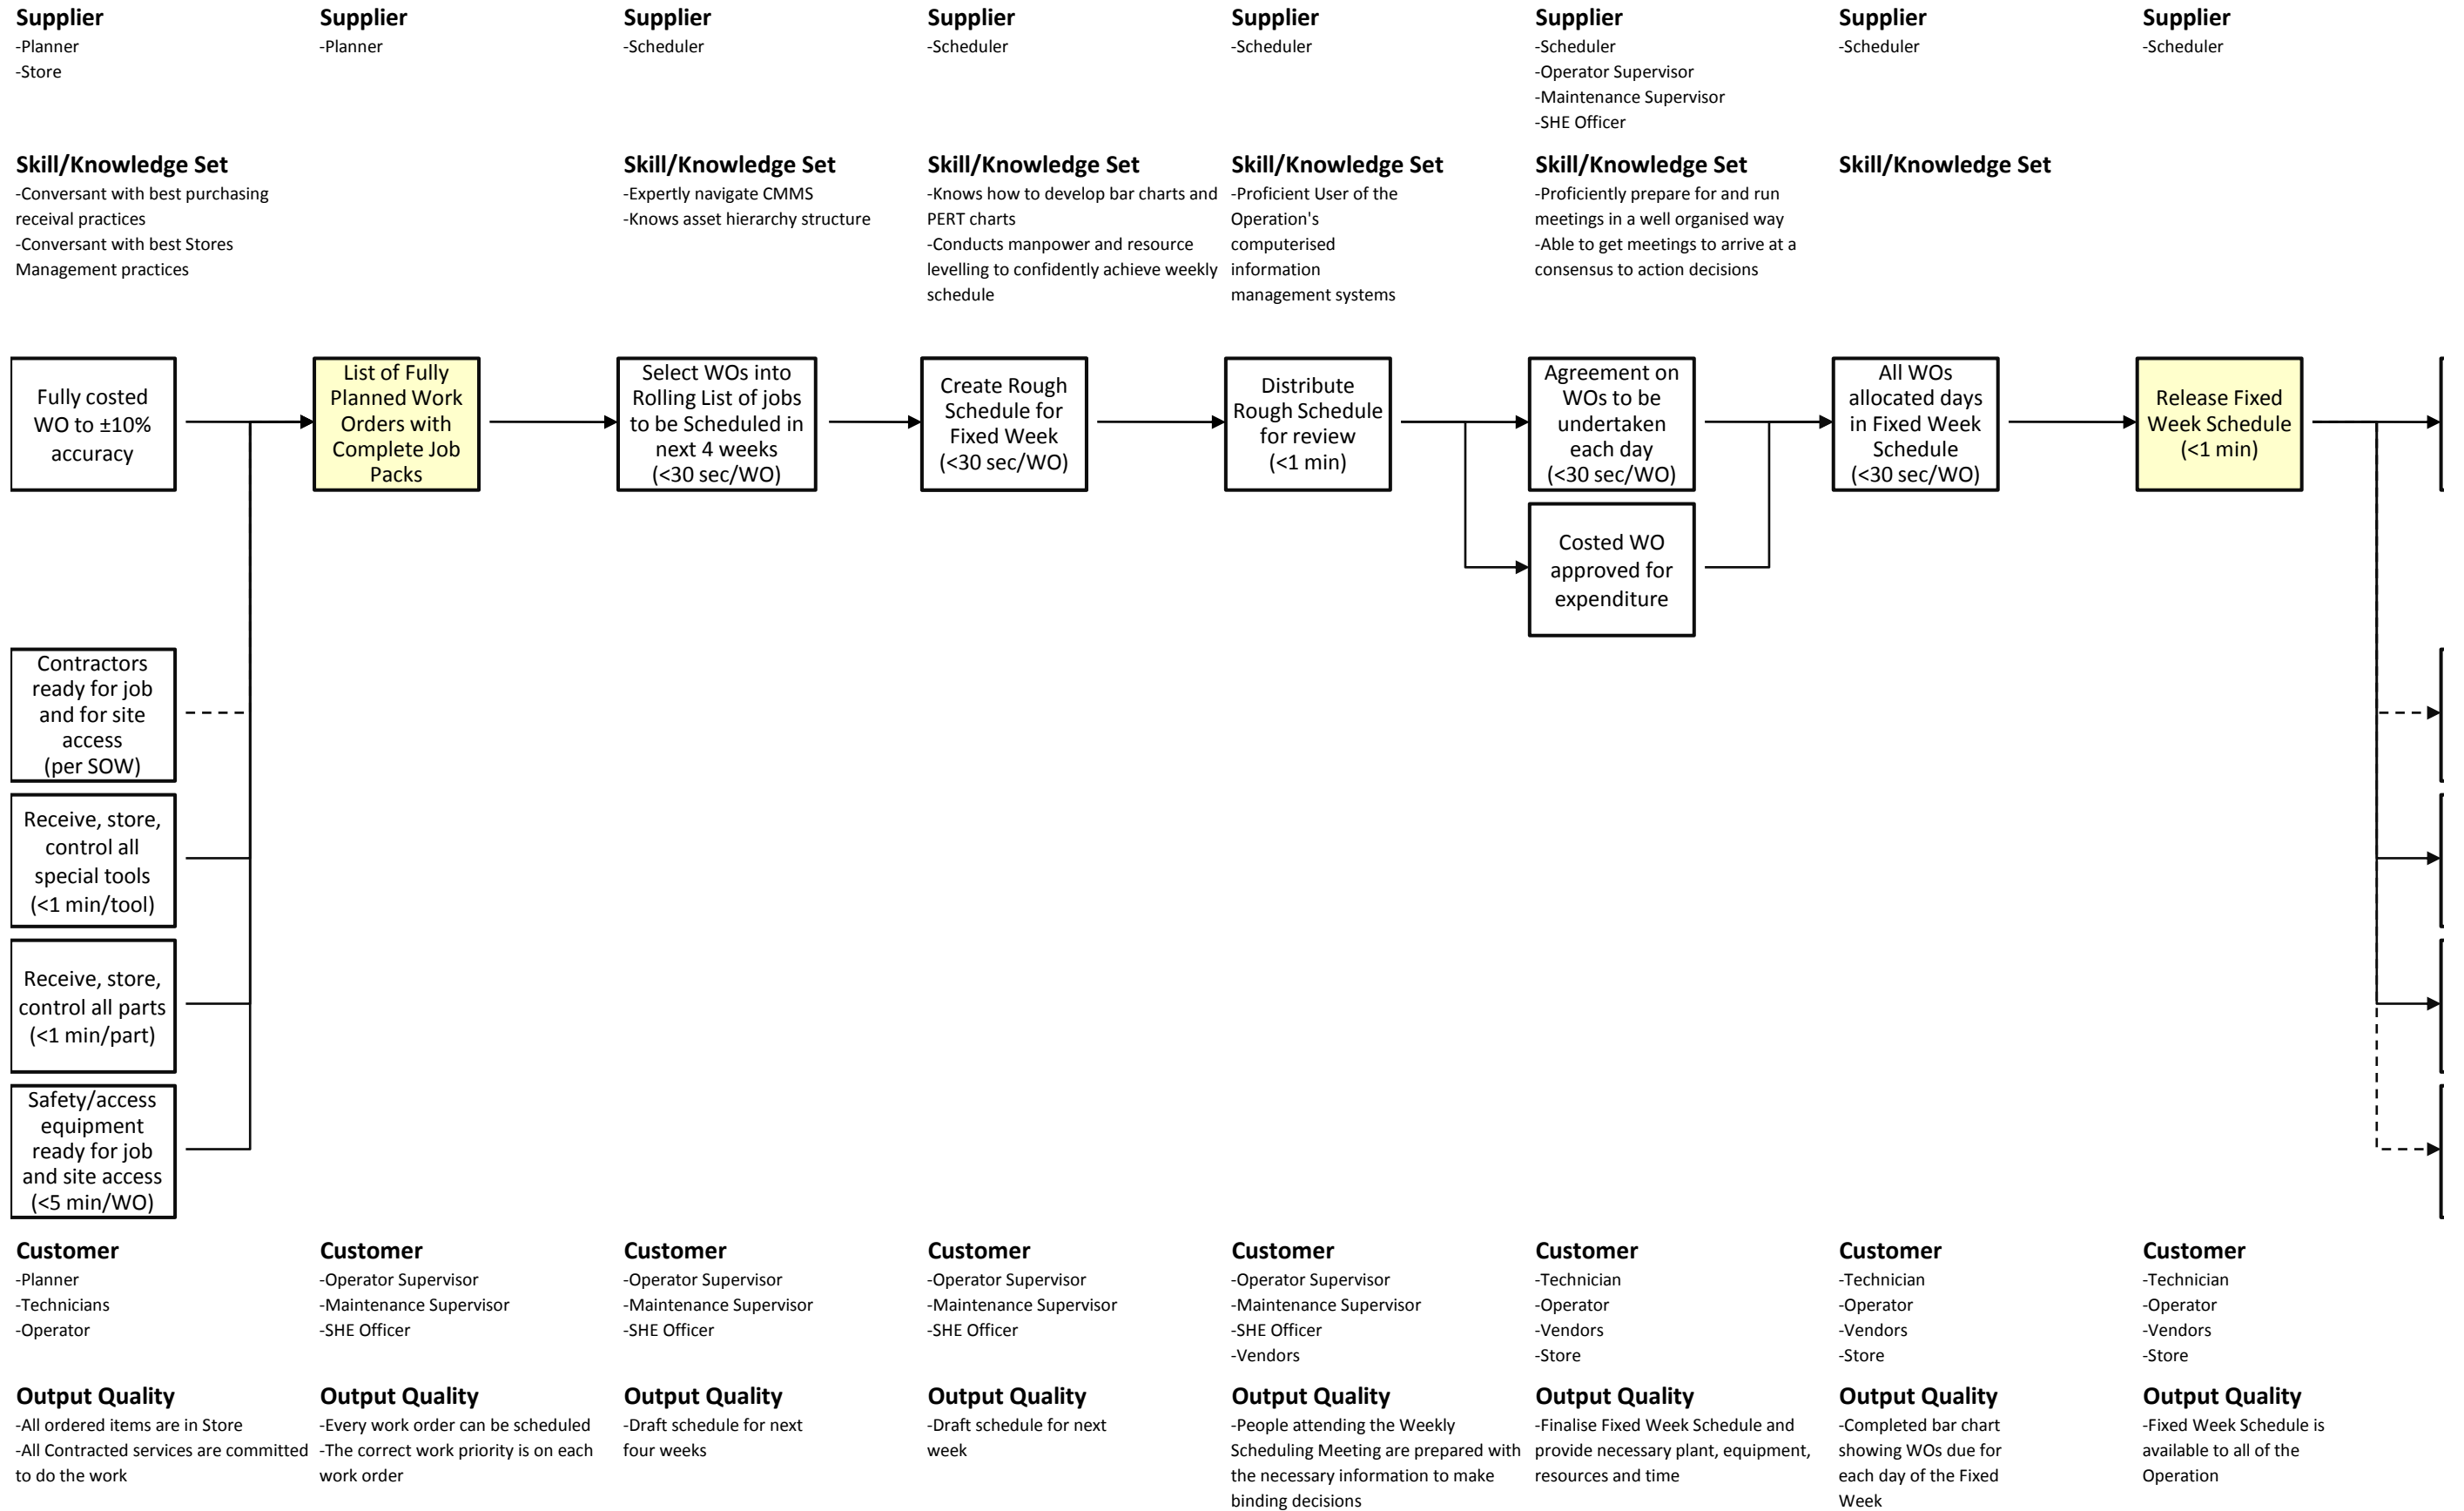

Maintenance Planning and Scheduling Process and Outcomes with Ideal Skills, Competencies

MAINTENANCE PLANNING AND SCHEDULING SIPOC DIAGRAM

Maintenance Planning and Scheduling Process and Outcomes with Ideal Skills, Competencies

Maintenance Planning and Scheduling Process and Outcomes with Ideal Skills, Competencies

Maintenance Planning and Scheduling Process and Outcomes with Ideal Skills, Competencies

Maintenance Planning and Scheduling Process and Outcomes with Ideal Skills, Competencies