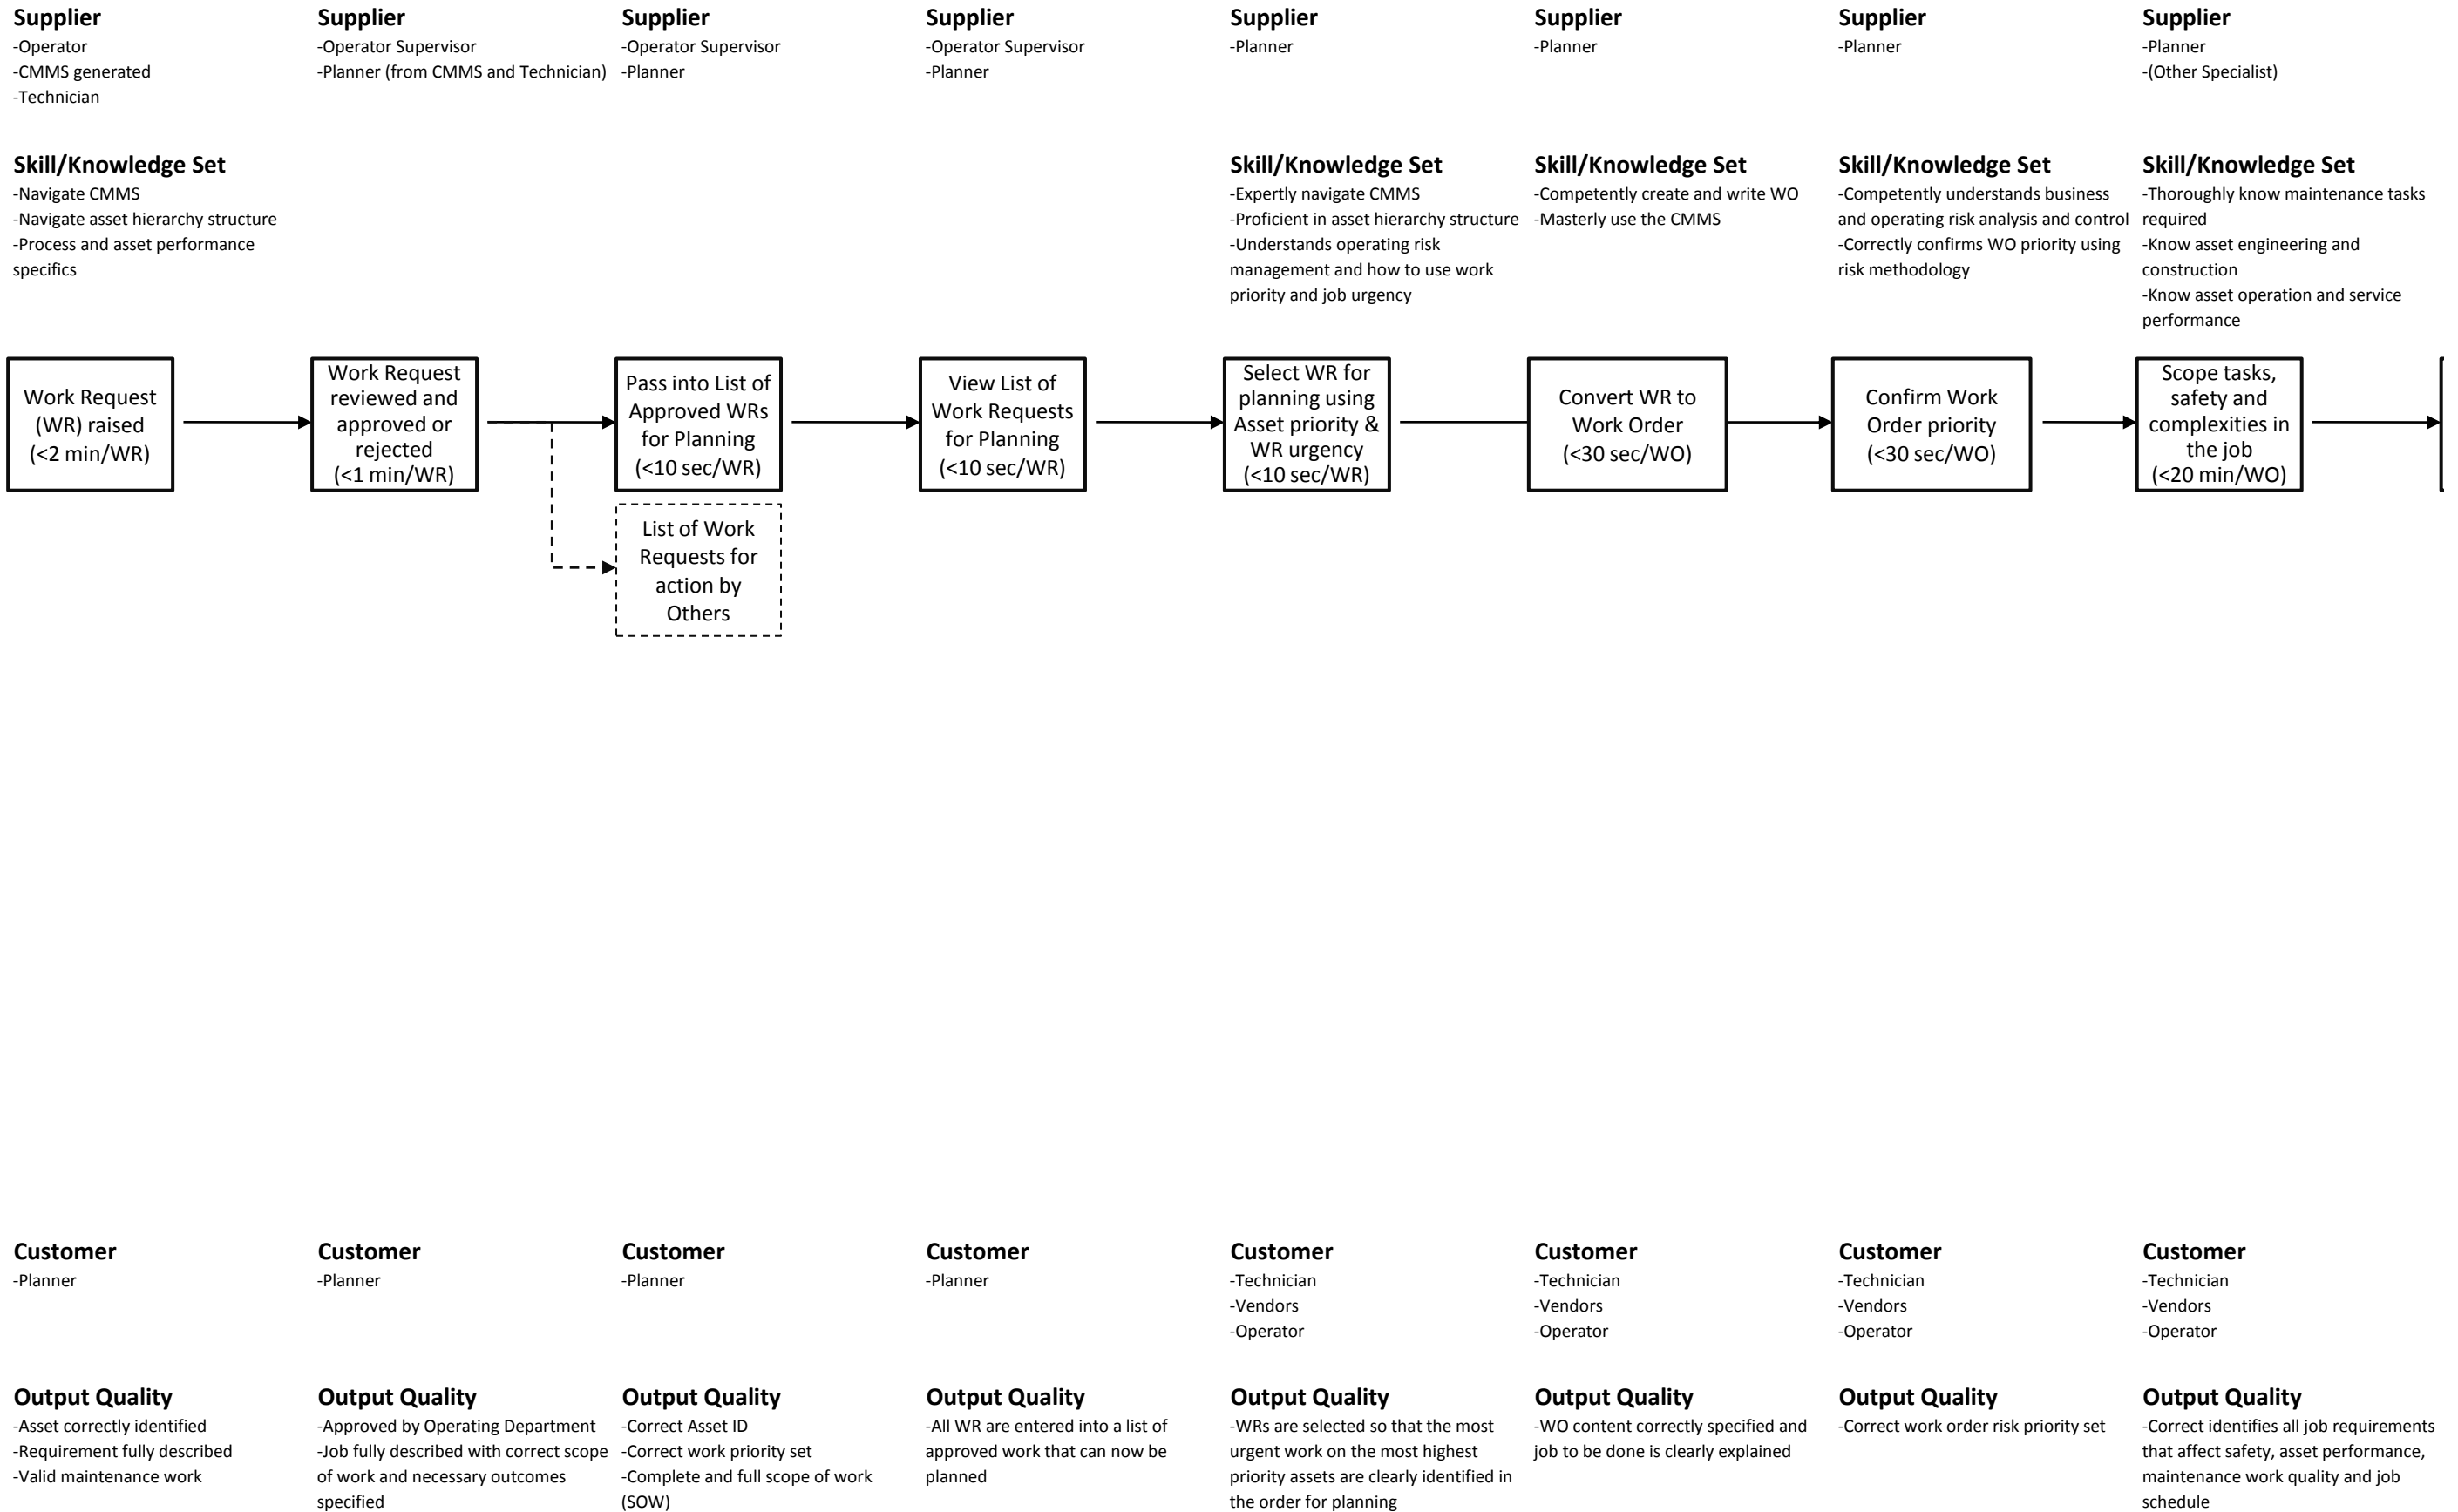

Maintenance Planning and Scheduling Process and Outcomes with Ideal Skills, Competencies

MAINTENANCE PLANNING AND SCHEDULING SIPOC DIAGRAM

Maintenance Planning and Scheduling Process and Outcomes with Ideal Skills, Competencies

Maintenance Planning and Scheduling Process and Outcomes with Ideal Skills, Competencies

Maintenance Planning and Scheduling Process and Outcomes with Ideal Skills, Competencies

Maintenance Planning and Scheduling Process and Outcomes with Ideal Skills, Competencies