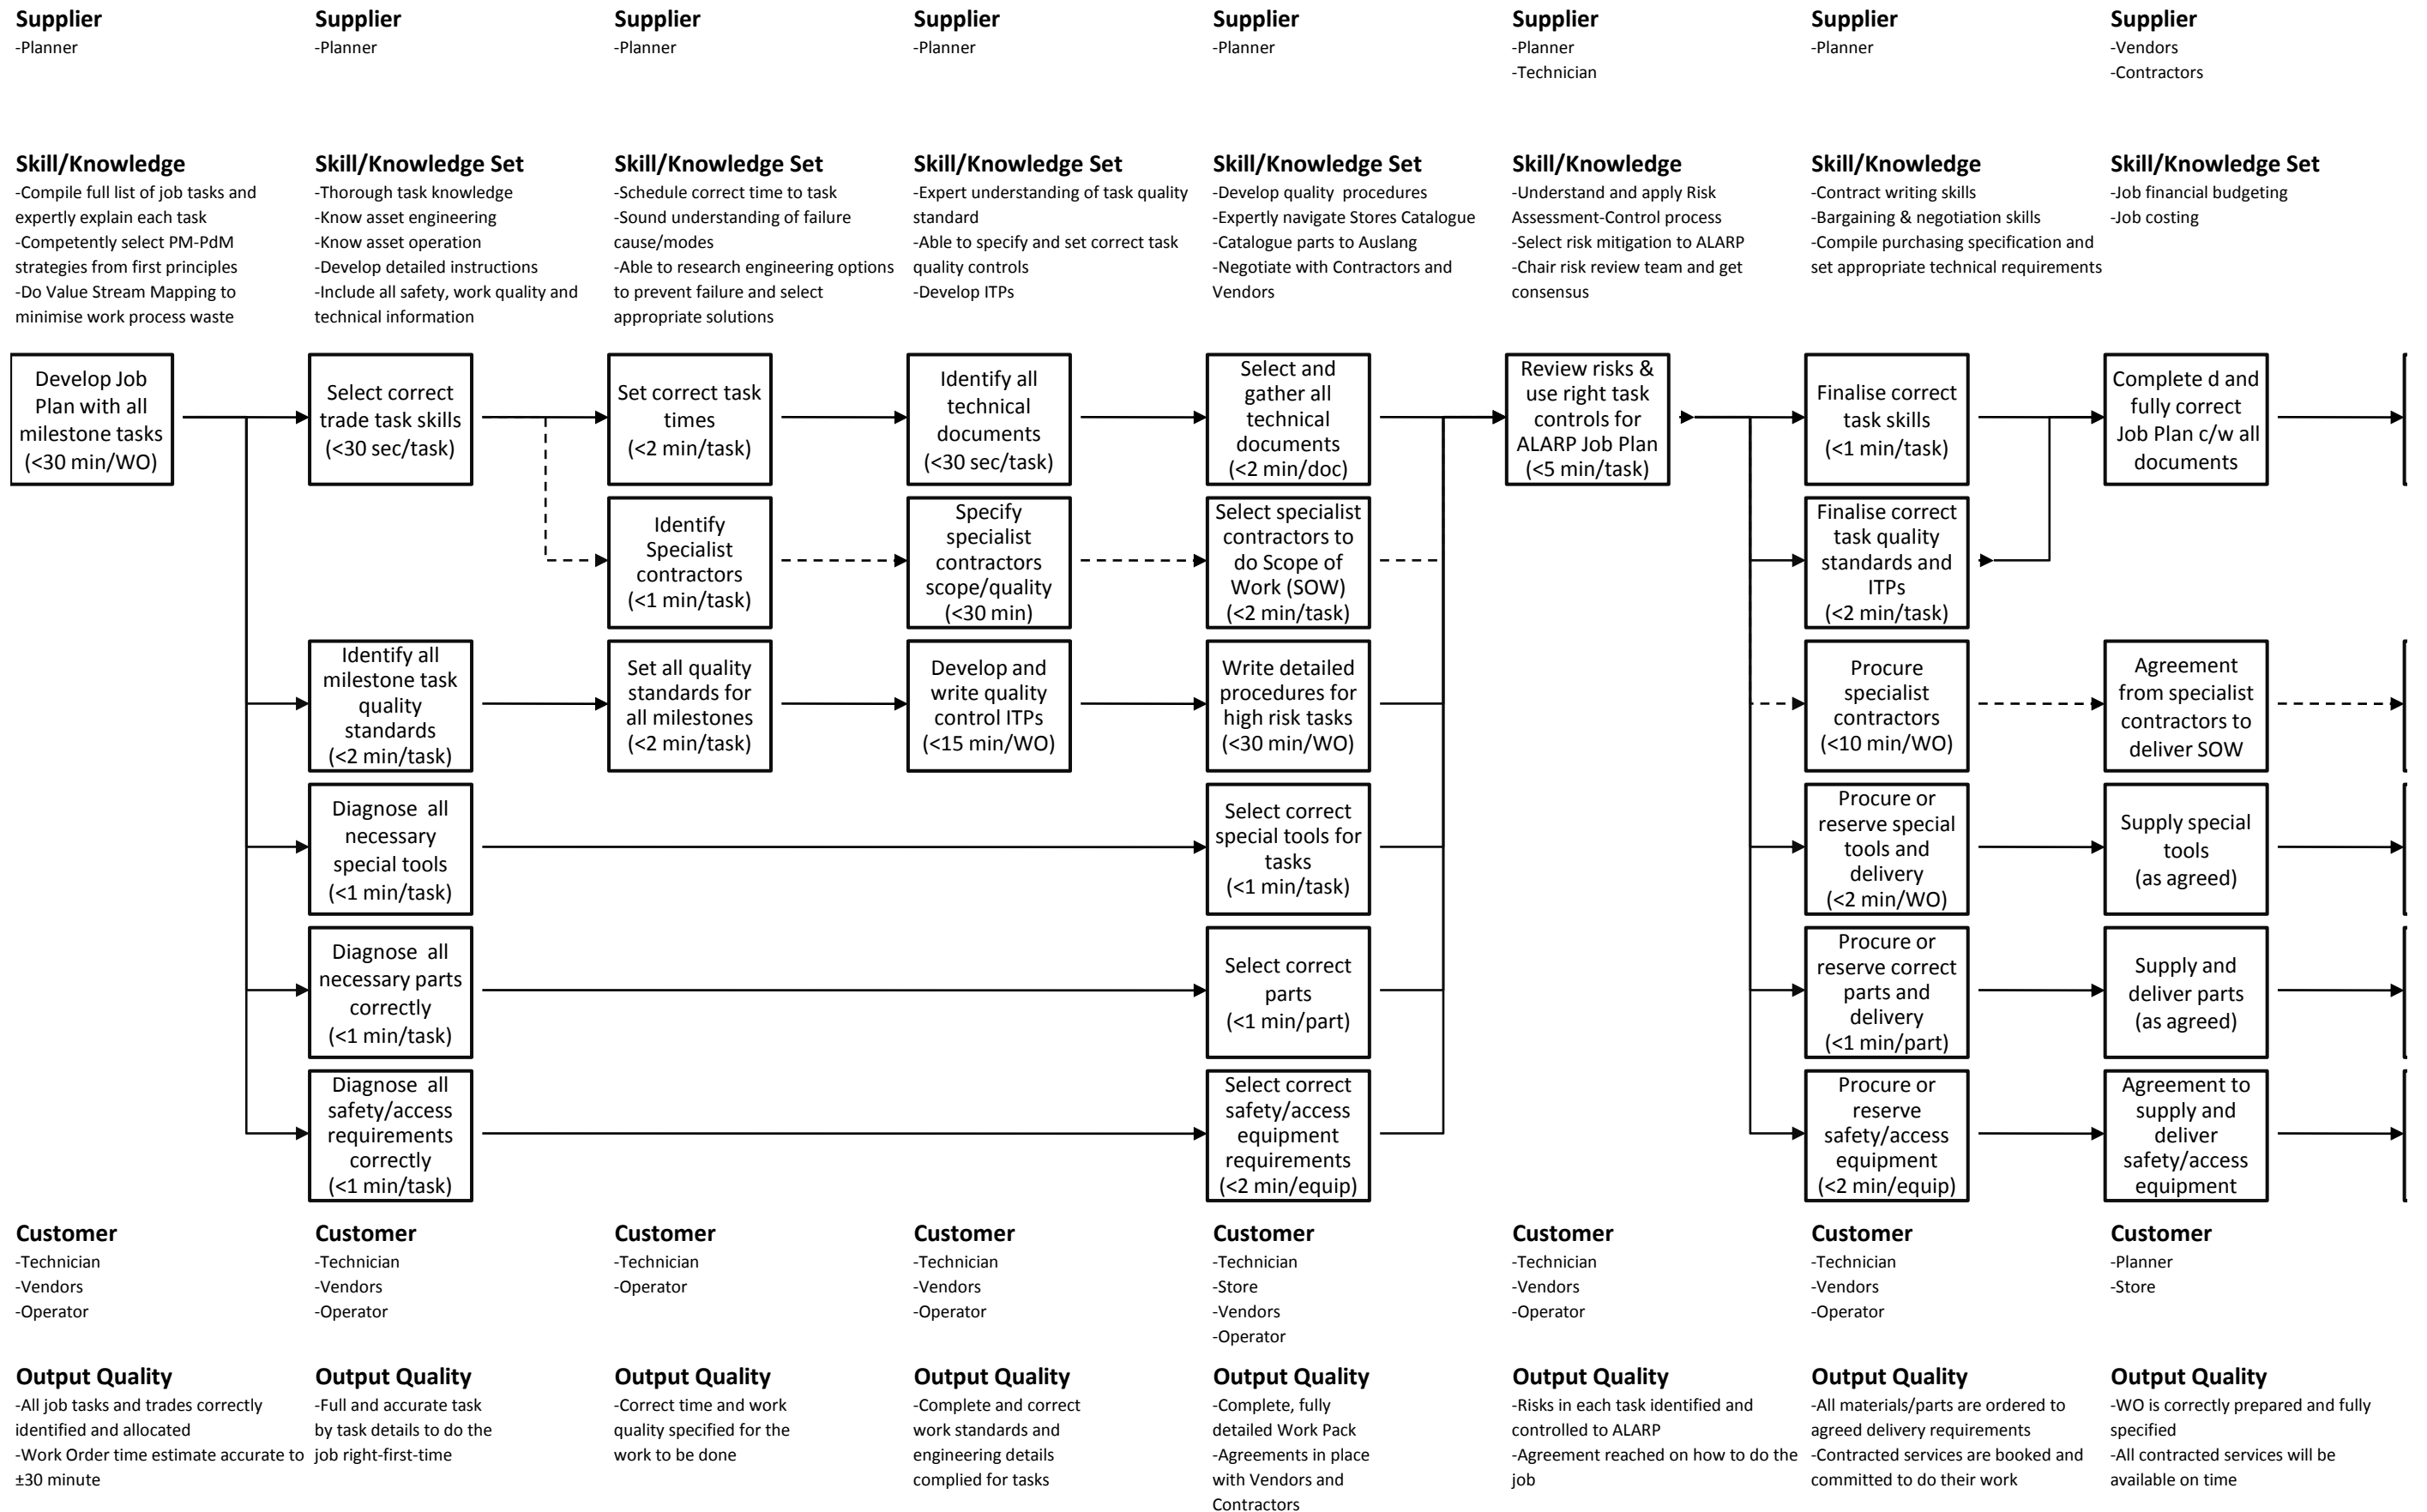

Maintenance Planning and Scheduling Process and Outcomes with Ideal Skills, Competencies

MAINTENANCE PLANNING AND SCHEDULING SIPOC DIAGRAM

Maintenance Planning and Scheduling Process and Outcomes with Ideal Skills, Competencies

Maintenance Planning and Scheduling Process and Outcomes with Ideal Skills, Competencies

Maintenance Planning and Scheduling Process and Outcomes with Ideal Skills, Competencies

Maintenance Planning and Scheduling Process and Outcomes with Ideal Skills, Competencies