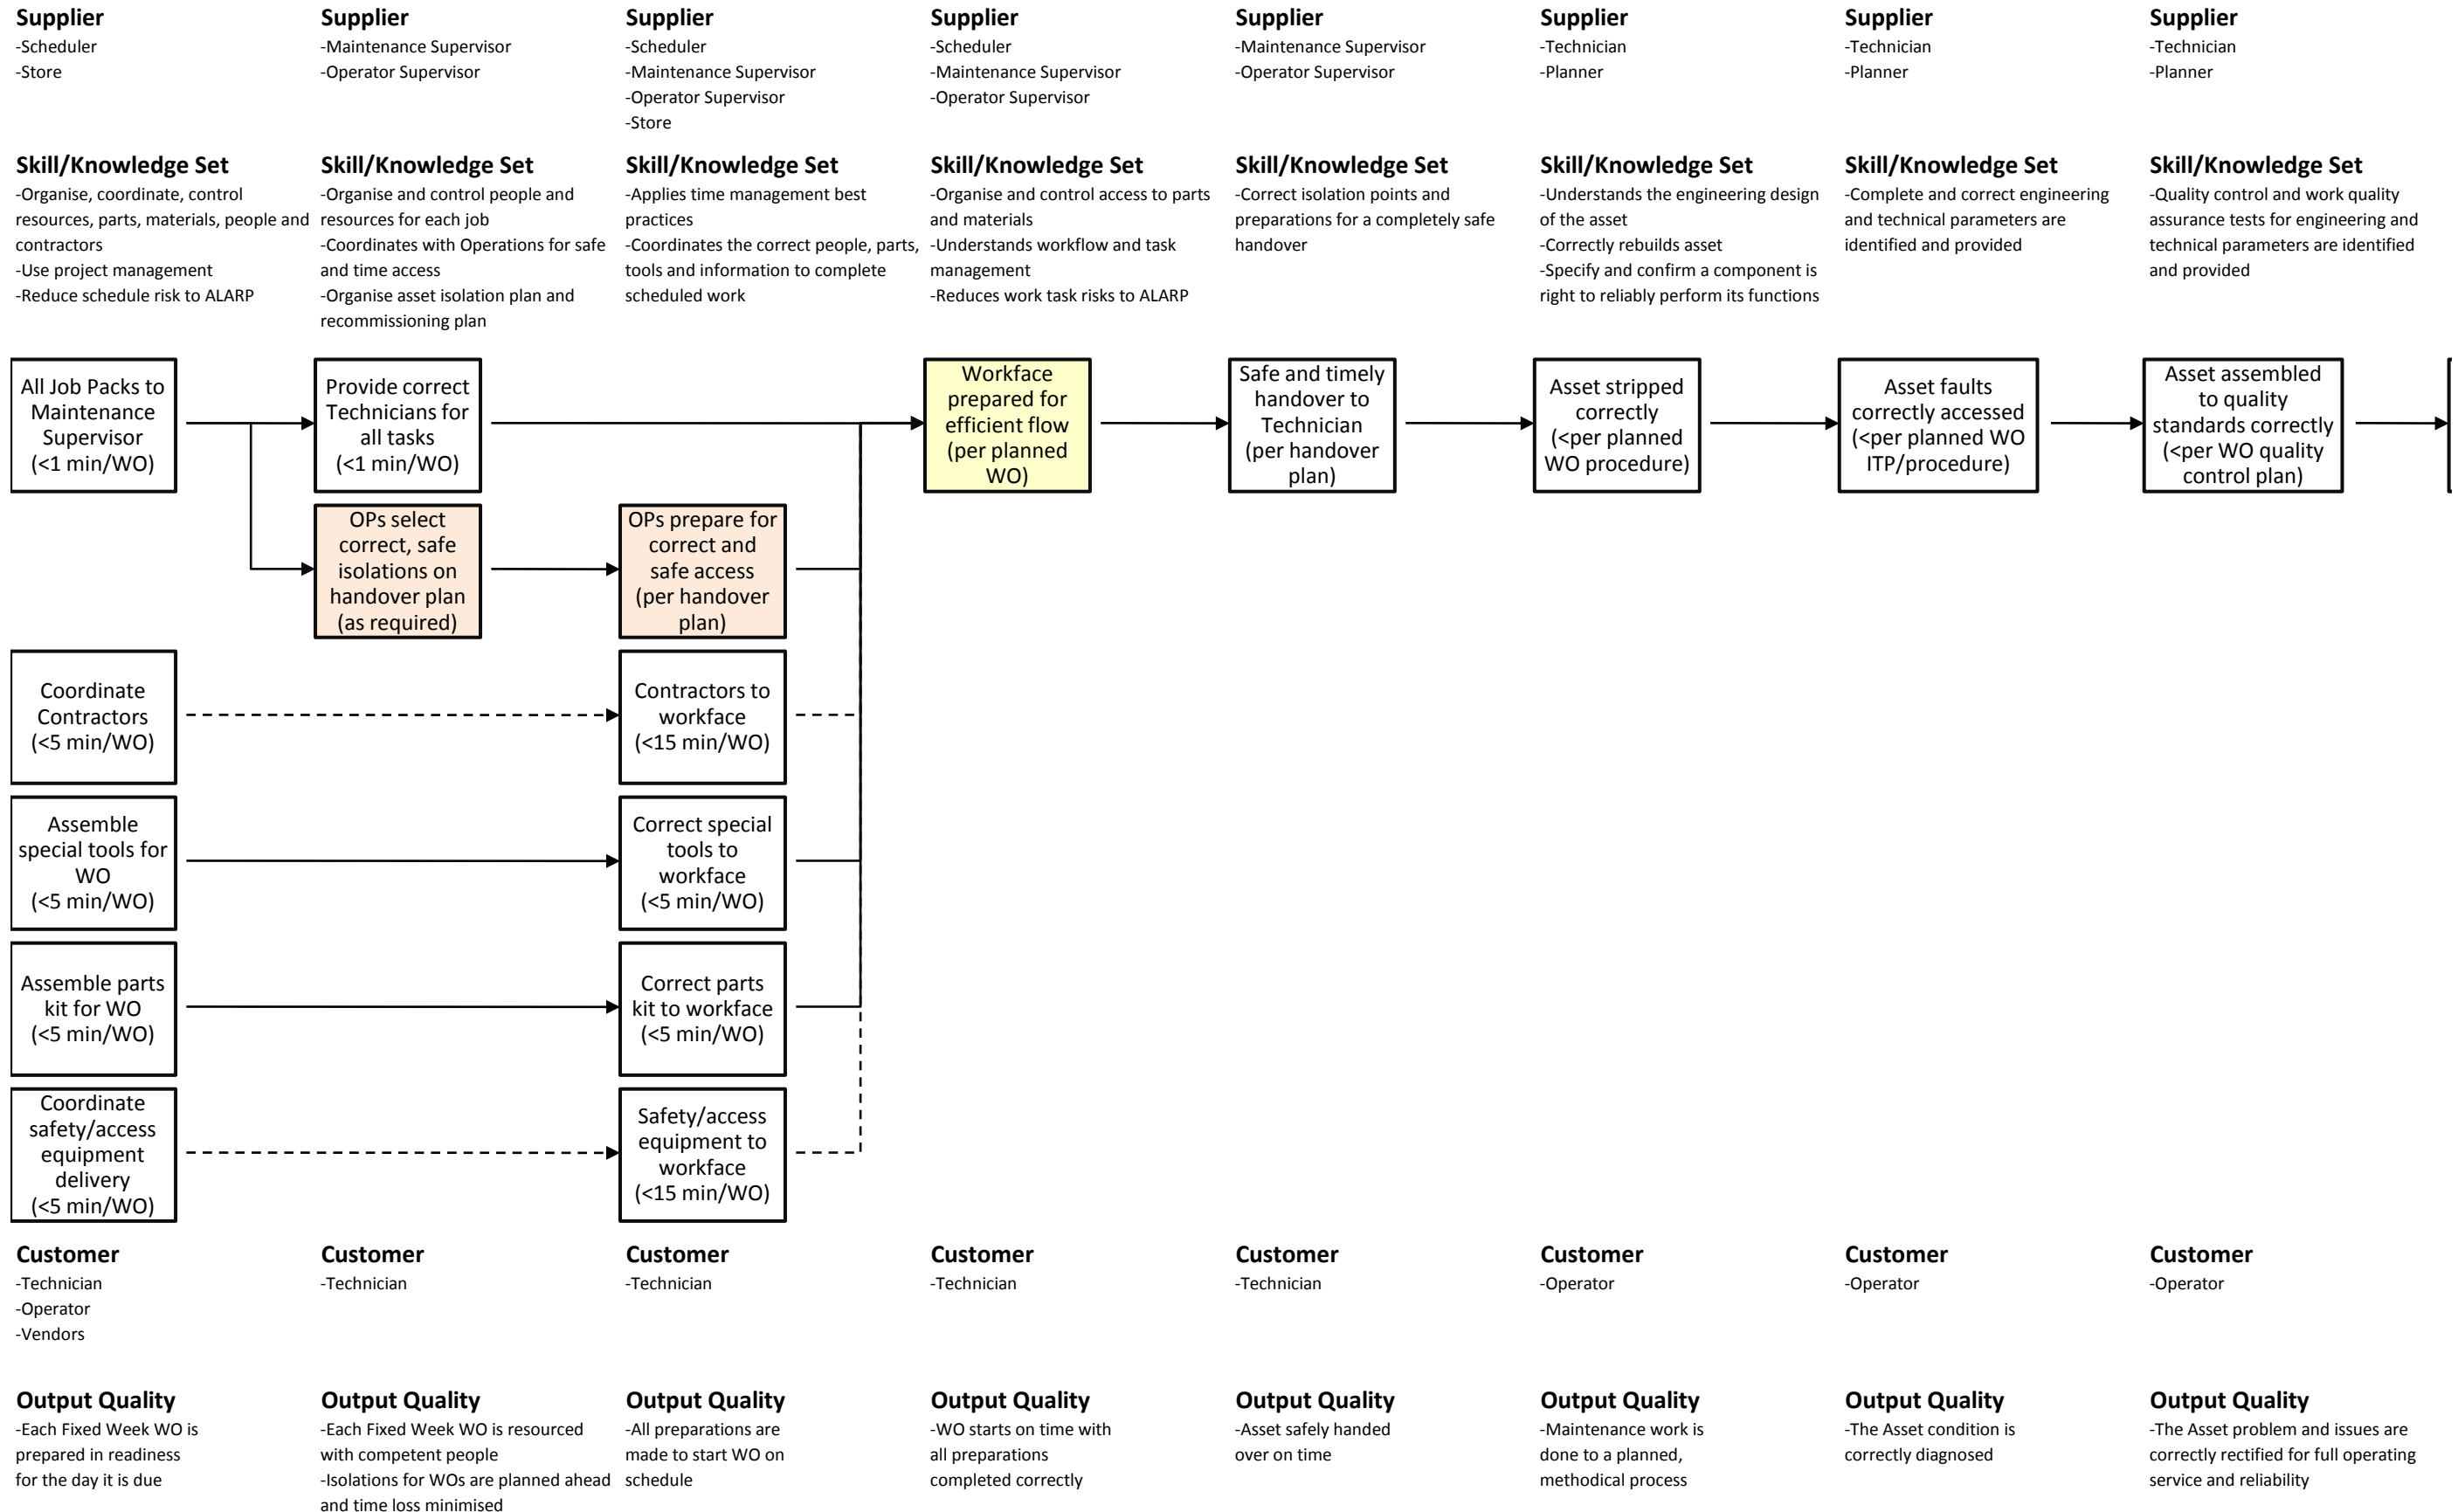

Maintenance Planning and Scheduling Process and Outcomes with Ideal Skills, Competencies

MAINTENANCE PLANNING AND SCHEDULING SIPOC DIAGRAM

Maintenance Planning and Scheduling Process and Outcomes with Ideal Skills, Competencies

Maintenance Planning and Scheduling Process and Outcomes with Ideal Skills, Competencies

Maintenance Planning and Scheduling Process and Outcomes with Ideal Skills, Competencies

Maintenance Planning and Scheduling Process and Outcomes with Ideal Skills, Competencies