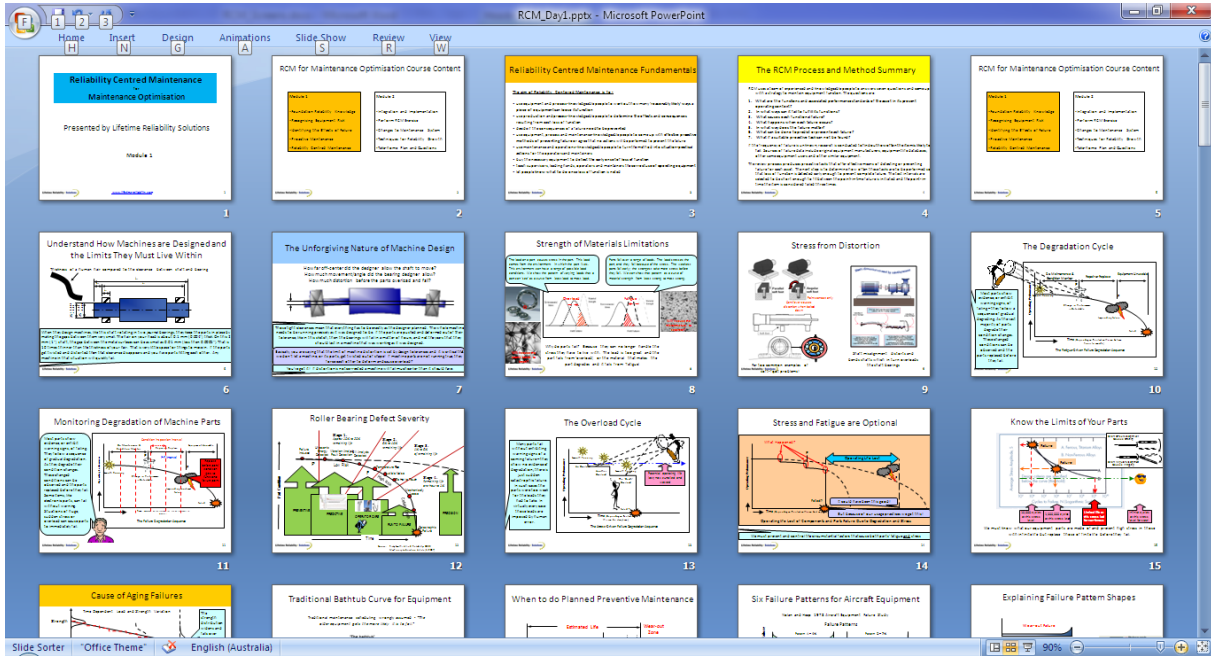

# Reliability Centered Maintenance Training Course Screens

First 15 Screens from Module 1 and from Module 2 of Lifetime Reliability Solutions  
RCM Training Course by Online Distance Education

## MODULE 1 of Reliability Centered Maintenance Training Program