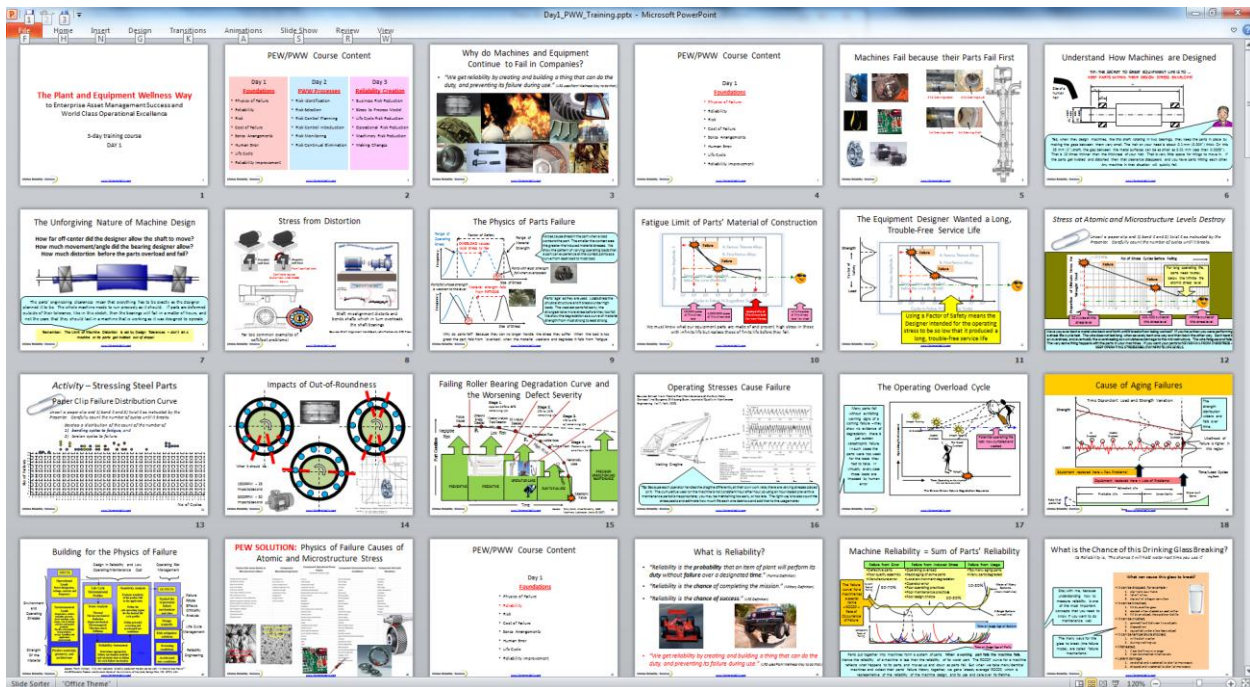

# The Plant and Equipment Wellness Operational Excellence Methodology Training Course Sample Screens

Samples of PowerPoint Presentations introducing the Plant Wellness Way to the right world-class maintenance and reliability systems and practices for world-class operational excellence performance

## Plant Wellness Way to Operational Excellence PPT Screens Day 1