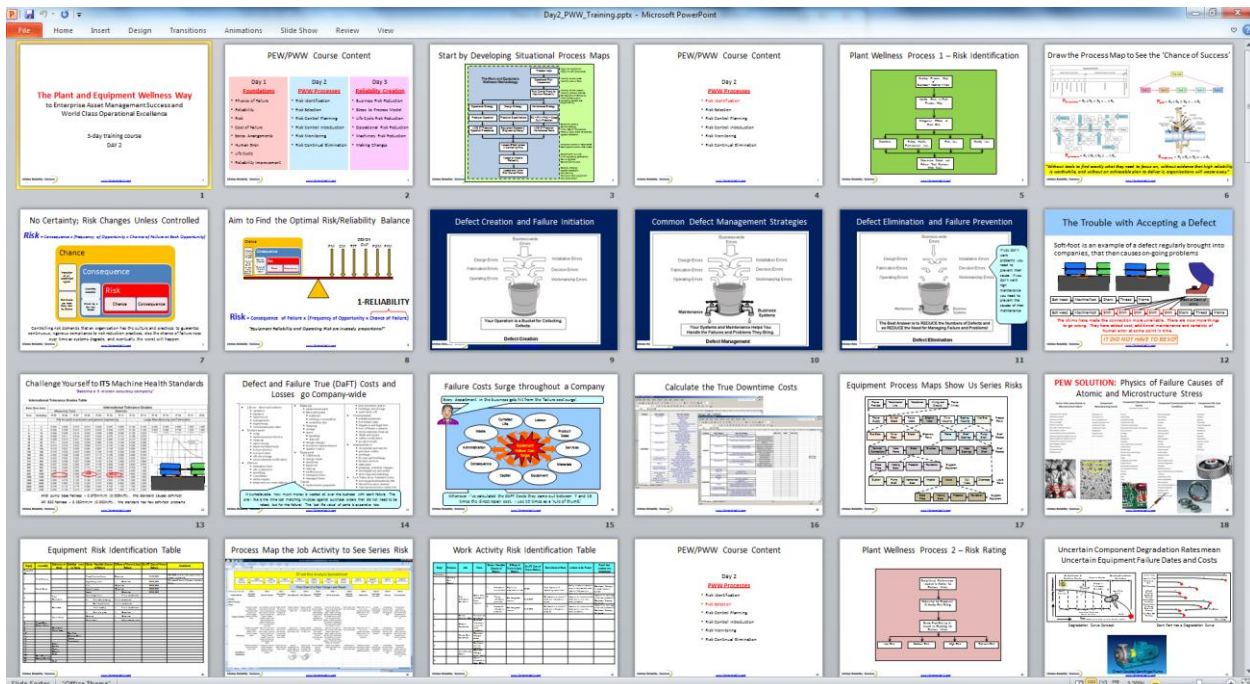

Plant Wellness Way to Operational Excellence PPT Screens Day 2

Get the latest version at www.lifetime-reliability.com – the maintenance and reliability growth experts